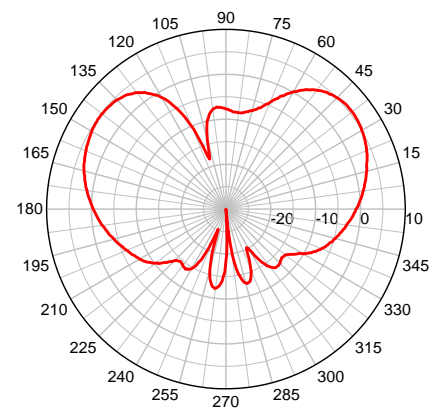

SMW-UMB Series Antennas

Surface Mount Multi-Band Antenna with

2 dBi Gain, Frequency (800-2700 MHz) Cable #1

5 dBi Gain, Frequency (2400-2485 MHz) Cable #2

GPS (1575 MHz) Cable #3

Cable #1

SMW 900 MHz Band – Elevation Plot

Cable #1

SMW@1900 MHz – Elevation Plot

Cable #2

SMW 2400 MHz – Elevation Plot

Cable #1

SMW 900 MHz Band – Azimuth Plot

Cable #1

SMW 1900 MHz – Azimuth Plot

Cable #2

SMW 2400 MHz – Azimuth Plot